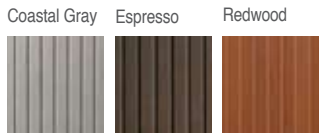

Vista®

Vista spa shell shown in Pearl

Shells:

Everwood Cabinets:

SpaStone Surrounds:

Custom Cabinet Spa:

The Custom Cabinet Spa is specifically designed to be surrounded by a SpaStone surround or any custom exterior